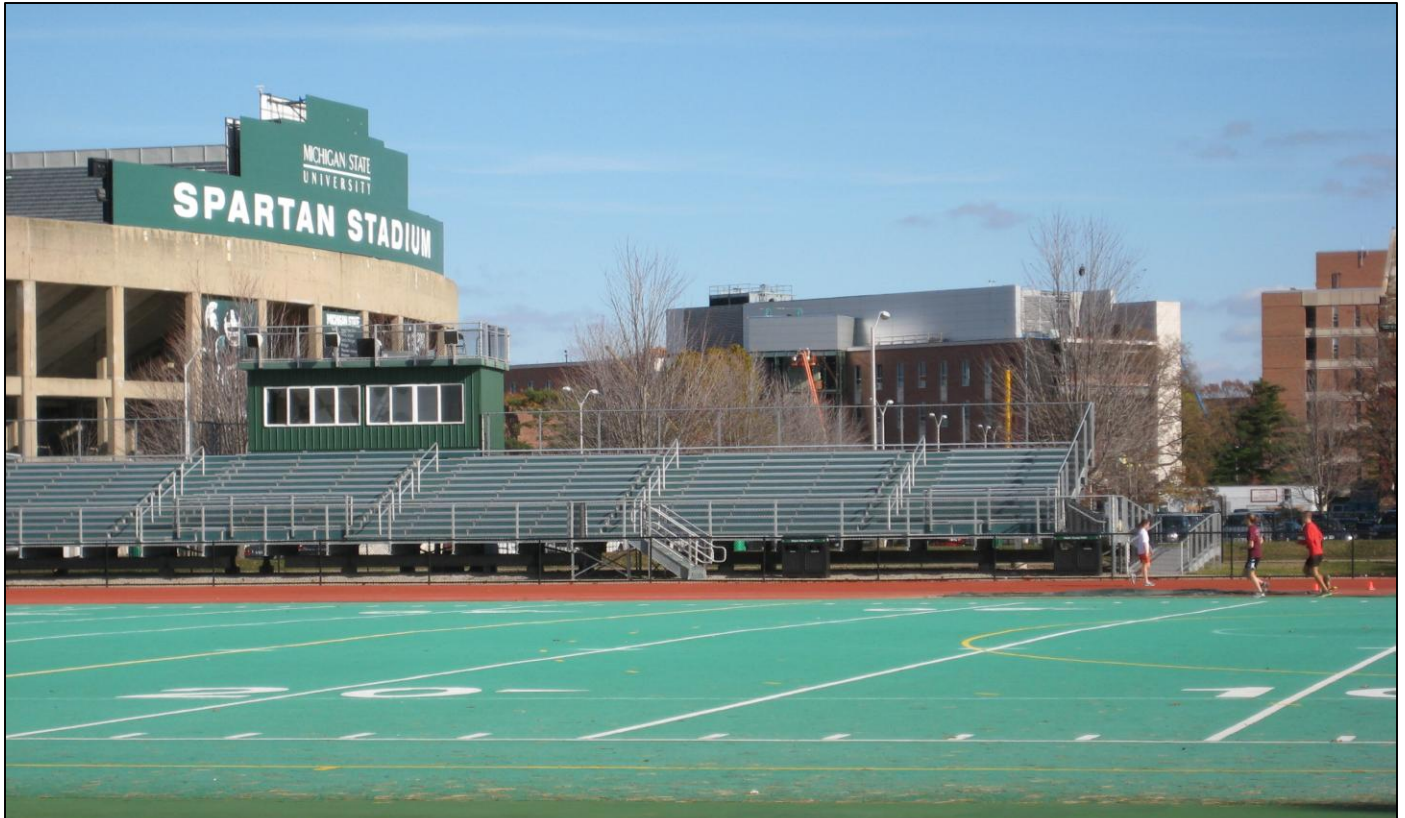

Ralph Young Field

Ralph Young Field will be the home of opening ceremonies and track events (field events will be conducted across Chestnut Street at Munn Field). Seating is available for more than 1,500 spectators. The stadium features a press box, state-of-the-art sound system, and a rooftop camera platform. The infield playing surface is AstroTurf 12, a water-based turf designed for field hockey.

Ralph Young Stadium

Aerial view of Ralph Young Stadium. Throwing events will be held at Munn Field in the upper right corner of this photograph.